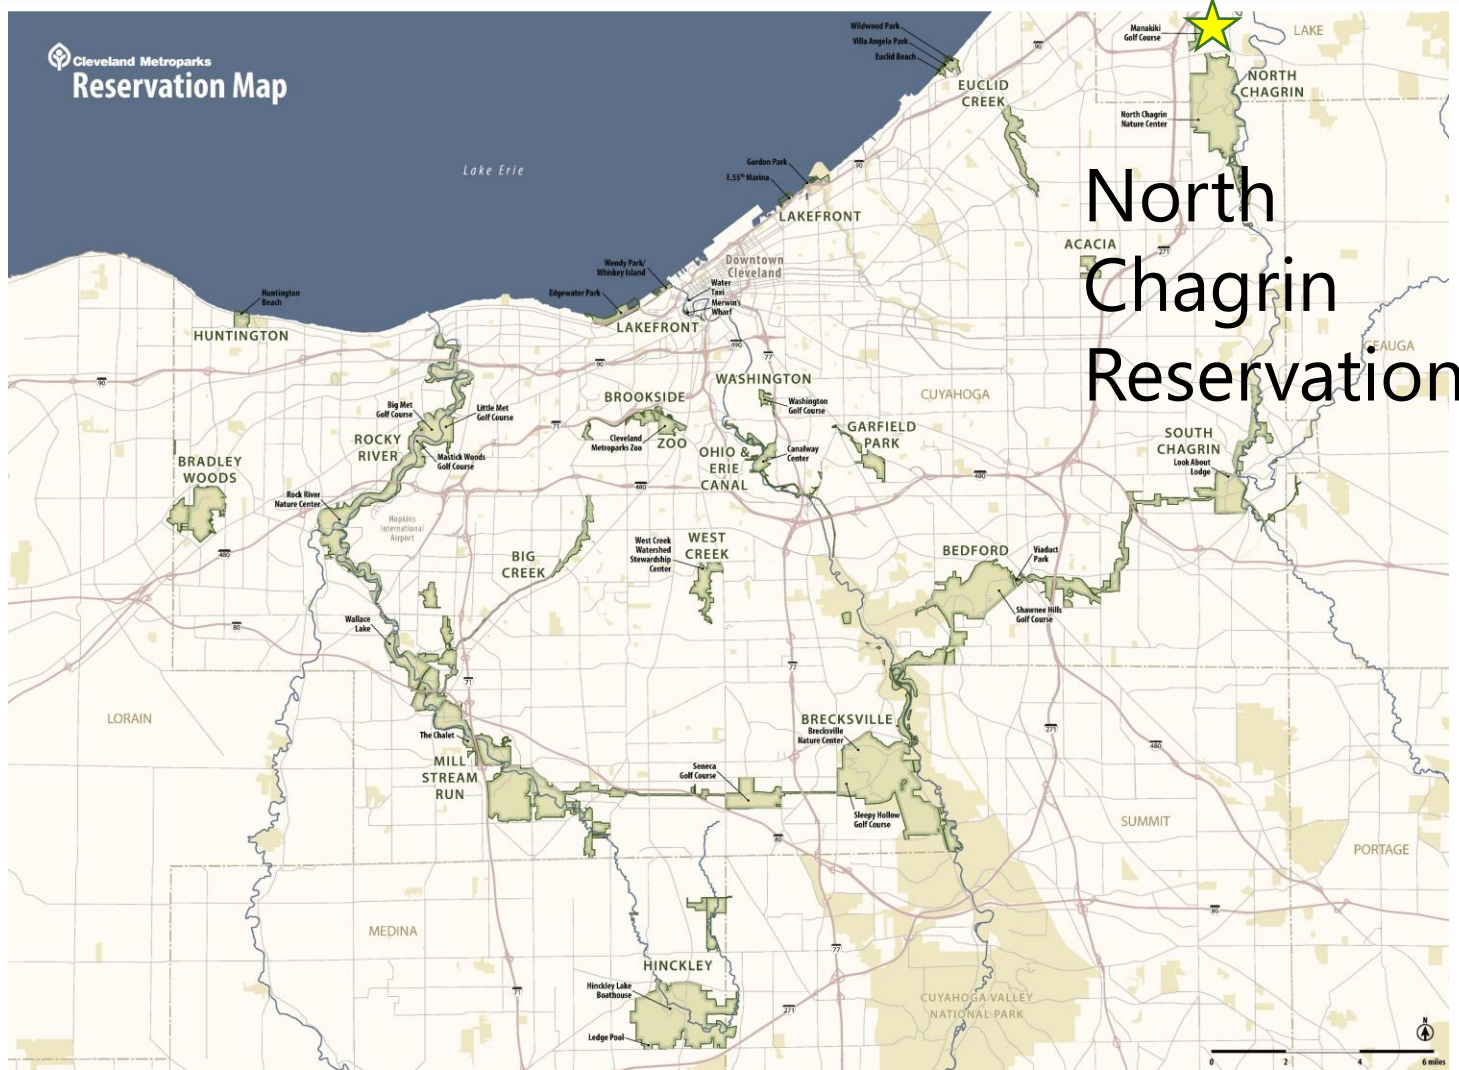

Cleveland Metroparks®

# FIND YOUR PATH

Manakiki Management Center

Project Update

November 18, 2021

# Manakiki Management Center

## North Chagrin Reservation