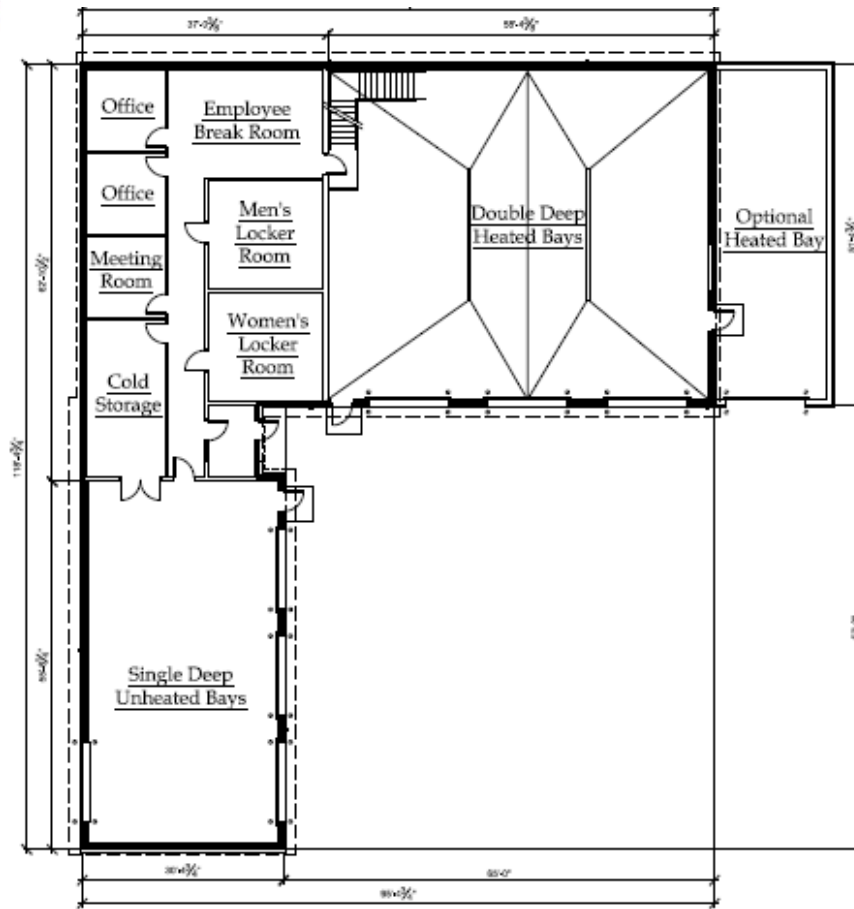

# Manakiki Management Center

Proposed Site Plans

Not to Scale  
November 19, 2021

Manakiki  
Management Center

North Chagrin Reservation

# Manakiki Management Center

Ground Floor Plan

## Proposed Floor Plans

Scale: 1/8" = 1'-0"  
November 19, 2021